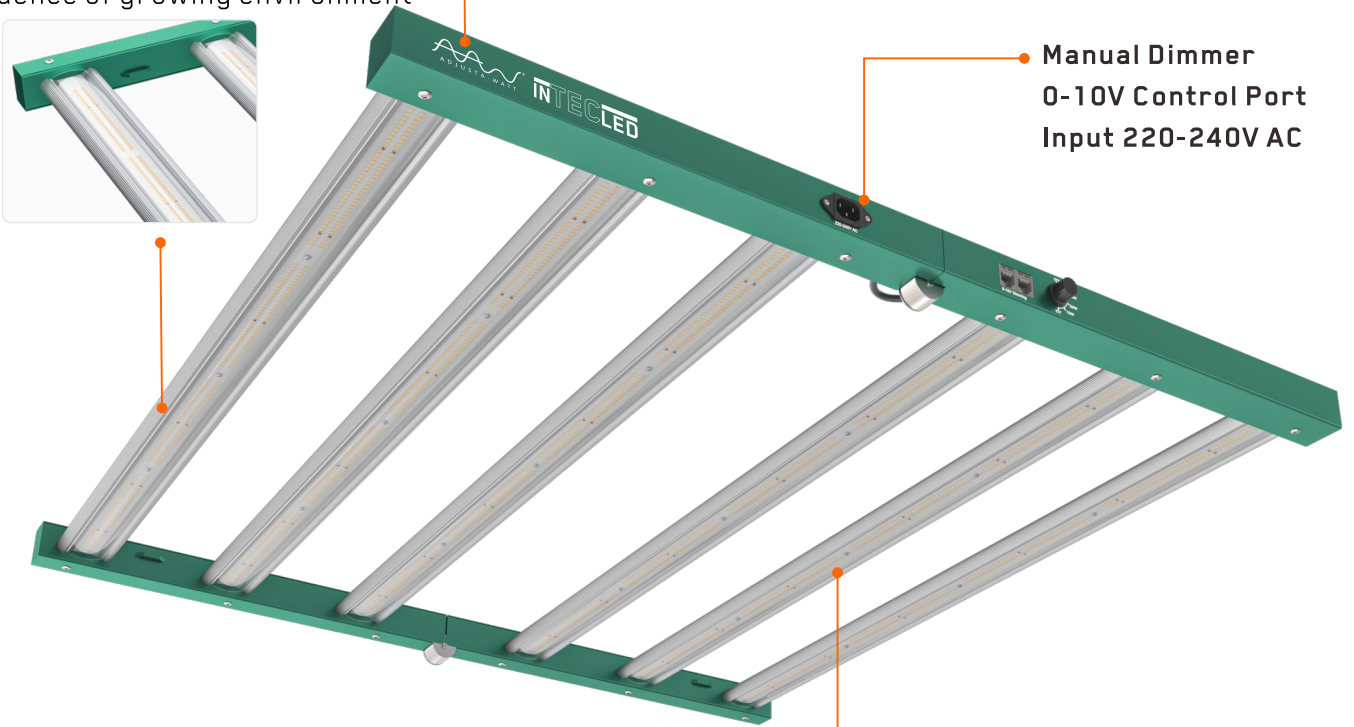

INTECLED

INTEGRATED LED FIXTURE

3X3FT FIXTURE

Full spectrum coverage, covering all stages of plant growth. Uniform and dense PAR map means deeper light penetration for healthier plants, for max efficiency

**All in one
Design**

**Built-in
Driver**

**Installation
Easy**

PC Cover

protect the fixture chips from the influence of growing environment

Built-in driver

Durable and reliable power source, all in one design.

Manual Dimmer

0-10V Control Port
Input 220-240V AC

LEDs provide best spectrum for yield

Advanced diodes are designed specifically to maximize yield through an ideal grow spectrum and energy efficiency at every stage of plant growth.

Specifications

Input Power	720W
Light Bar Qty	6 Bar
Efficacy	2.7umol/J
PPF	1944 umol/s
Input Voltage	220-240V
Chip	Branded LEDs
LED Quantity	1992 pcs
Mounting Height	≥12" (30cm) Above Canopy
Thermal Management	Passive
Lifetime	50,000hrs
Power Factor	>90%
Colour Rendering Index	80ra
Ambient Temperture	-25-40°C
Control	0-10V Control
Net Weight	5.7kgs