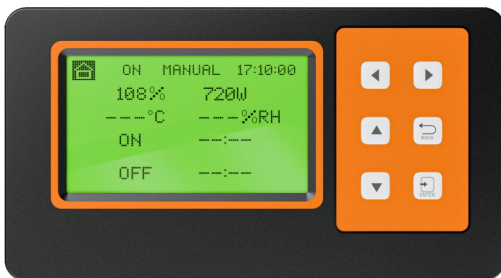

INTECLED

INTEGRATED LED FIXTURE

3X3FT FIXTURE

Full spectrum coverage, covering all stages of plant growth. Uniform and dense PAR map means deeper light penetration for healthier plants, for max efficiency

Manual Dimmer

0-10V Control Port
Input 220-240V AC

LEDs provide best spectrum for yield

Advanced diodes are designed specifically to maximize yield through an ideal grow spectrum and energy efficiency at every stage of plant growth.

Connection Between Smart Controller And Led Fixture

1. Make sure the rotary knob are set to "EXT"
2. Connect one end of the RJ14 networking cable to port C and the other end to the first connected fixture. Max control 30 LED Fixture

Specifications

Input Power	720W
Light Bar Qty	6 Bar
Efficacy	2.7umol/J
PPF	1944 umol/s
Input Voltage	220-240V
Chip	Branded LEDs
LED Quantity	1992 pcs
Mounting Height	≥12" (30cm) Above Canopy
Thermal Management	Passive
Lifetime	50,000hrs
Power Factor	>90%
Colour Rendering Index	80ra
Ambient Temperture	-25-40°C
Control	0-10V Control
Net Weight	5.7kgs