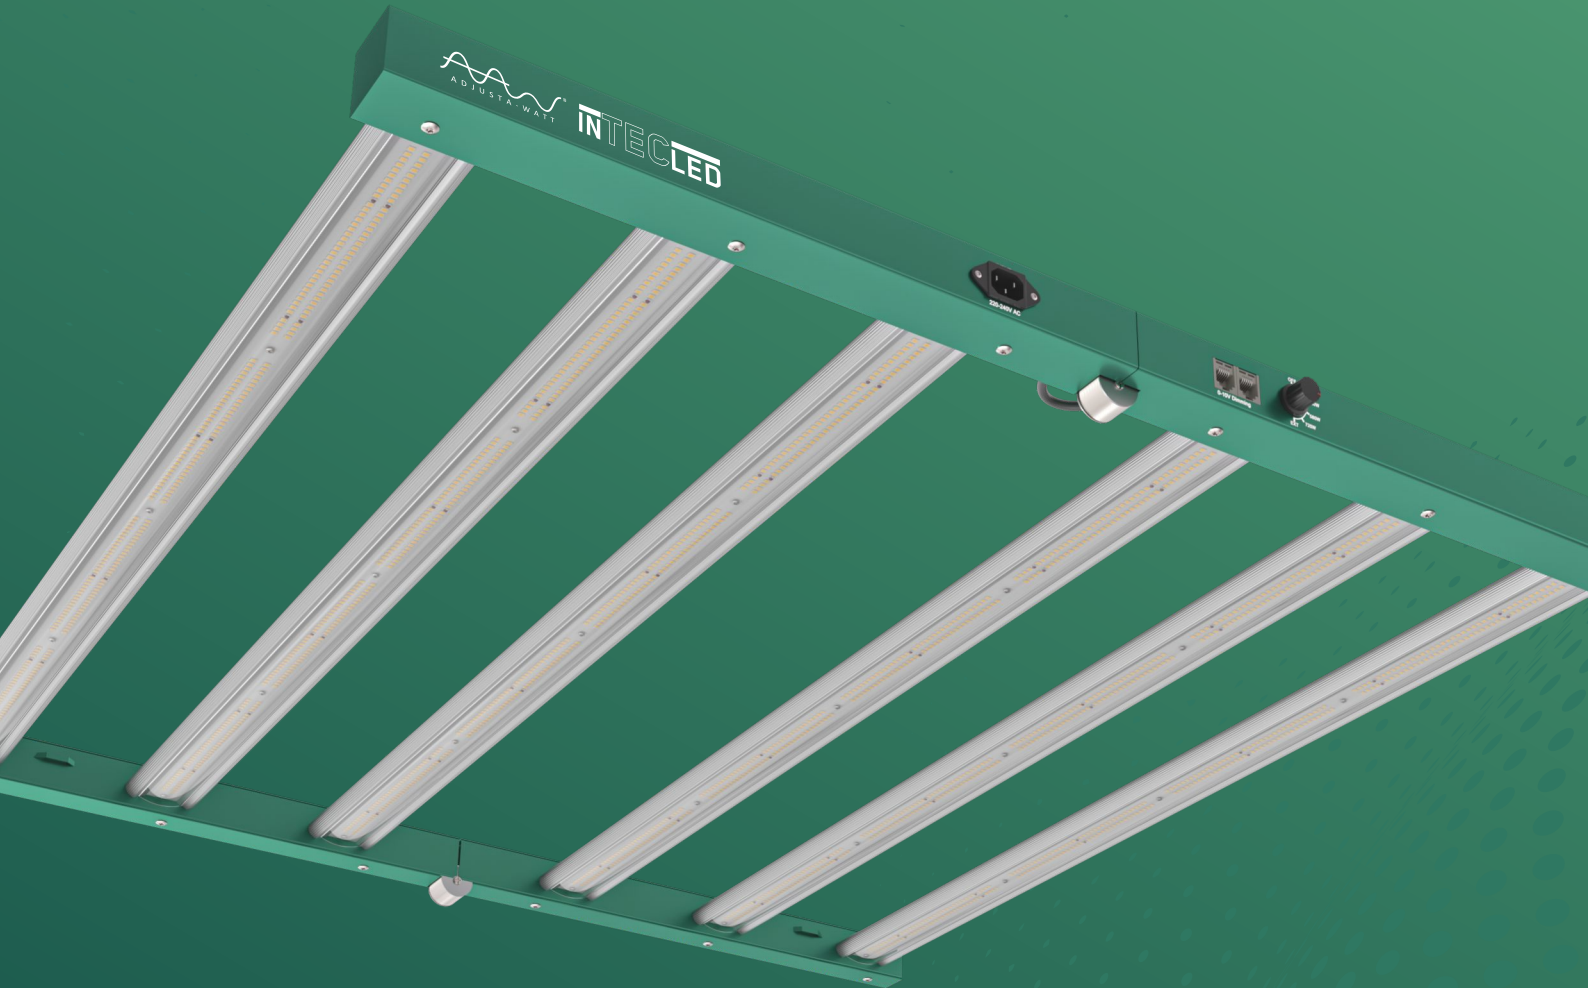

INTECLED

INTEGRATED LED FIXTURE

3X3FT FIXTURE

Full spectrum coverage, covering all stages of plant growth. Uniform and dense PAR map means deeper light penetration for healthier plants, for max efficiency

**All in one
Design**

**Built-in
Driver**

**Installation
Easy**

PC Cover

protect the fixture chips from the influence of growing environment

Built-in driver

Durable and reliable power source, all in one design.

Manual Dimmer

0-10V Control Port
Input 220-240V AC

LEDs provide best spectrum for yield

Advanced diodes are designed specifically to maximize yield through an ideal grow spectrum and energy efficiency at every stage of plant growth.

Specifications

Input Power	720W
Light Bar Qty	6 Bar
Efficacy	2.7umol/J
PPF	1944 umol/s
Input Voltage	220-240V
Chip	Branded LEDs
LED Quantity	1992 pcs
Mounting Height	≥12" (30cm) Above Canopy
Thermal Management	Passive
Lifetime	50,000hrs
Power Factor	>90%
Colour Rendering Index	80ra
Ambient Temperture	-25-40°C
Control	0-10V Control
Net Weight	5.7kgs