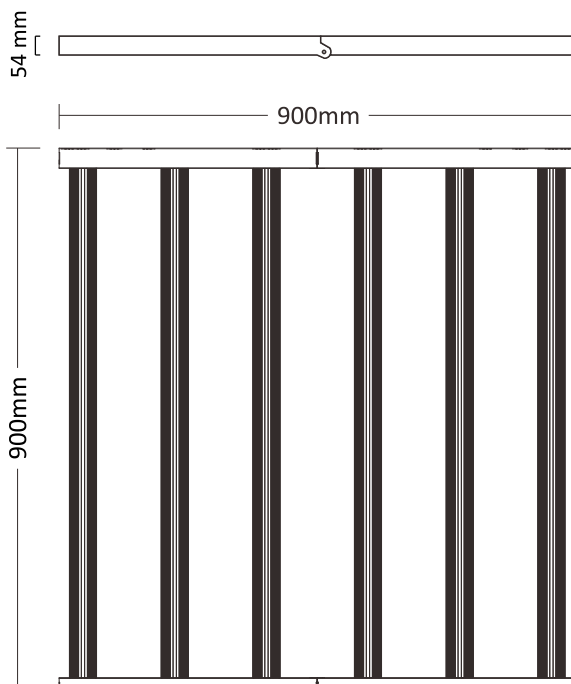

INTECLED

INTEGRATED LED FIXTURE

3X3FT FIXTURE

Full spectrum coverage, covering all stages of plant growth. Uniform and dense PAR map means deeper light penetration for healthier plants, for max efficiency

Connection Between Smart Controller And Led Fixture

1. Make sure the rotary knob are set to "EXT"
2. Connect one end of the RJ14 networking cable to port C and the other end to the first connected fixture. Max control 30 LED Fixture

Specifications

Input Power	720W
Light Bar Qty	6 Bar
Efficacy	2.7umol/J
PPF	1944 umol/s
Input Voltage	220-240V
Chip	Branded LEDs
LED Quantity	1992 pcs
Mounting Height	≥12" (30cm) Above Canopy
Thermal Management	Passive
Lifetime	50,000hrs
Power Factor	>90%
Colour Rendering Index	80ra
Ambient Temperture	-25-40°C
Control	0-10V Control
Net Weight	5.7kgs

Max Amperage By Voltage Service

Voltage	208V	220V	240V	277V
Amperage	3.46A	3.27A	3.00A	2.60A

Fixture Dimension

PAR Distribution

120x120cm measuring range

30cm Height

142	283	362	389	283	140
357	936	1054	1060	925	347
519	1393	1573	1596	1389	523
530	1364	1564	1585	1383	502
378	938	1057	1090	929	342
143	275	329	330	273	139