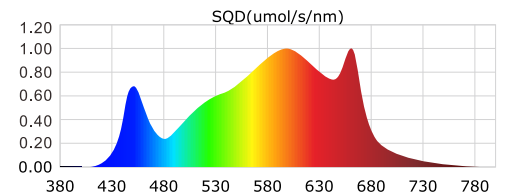

INTECLED

INTEGRATED LED FIXTURE

3X3FT FIXTURE

Full spectrum coverage, covering all stages of plant growth. Uniform and dense PAR map means deeper light penetration for healthier plants, for max efficiency

Manual Dimmer

0-10V Control Port
Input 220-240V AC

LEDs provide best spectrum for yield

Advanced diodes are designed specifically to maximize yield through an ideal grow spectrum and energy efficiency at every stage of plant growth.

Specifications

Input Power	720W
Light Bar Qty	6 Bar
Efficacy	2.7umol/J
PPF	1944 umol/s
Input Voltage	220-240V
Chip	Branded LEDs
LED Quantity	1992 pcs
Mounting Height	≥12" (30cm) Above Canopy
Thermal Management	Passive
Lifetime	50,000hrs
Power Factor	>90%
Colour Rendering Index	80ra
Ambient Temperture	-25-40°C
Control	0-10V Control
Net Weight	5.7kgs