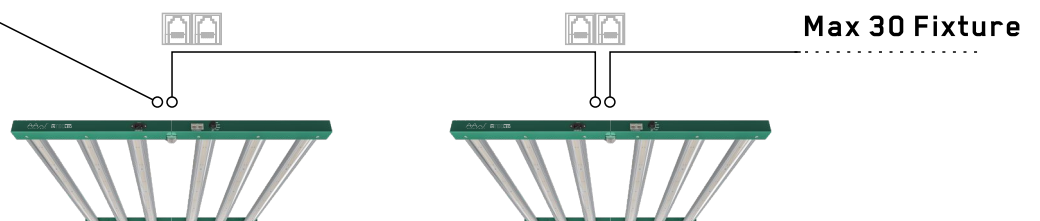

Connection Between Smart Controller And Led Fixture

1. Make sure the rotary knob are set to "EXT"
2. Connect one end of the RJ14 networking cable to port C and the other end to the first connected fixture. Max control 30 LED Fixture

Specifications

Input Power	720W
Light Bar Qty	6 Bar
Efficacy	2.7umol/J
PPF	1944 umol/s
Input Voltage	220-240V
Chip	Branded LEDs
LED Quantity	1992 pcs
Mounting Height	≥12" (30cm) Above Canopy
Thermal Management	Passive
Lifetime	50,000hrs
Power Factor	>90%
Colour Rendering Index	80ra
Ambient Temperture	-25-40°C
Control	0-10V Control
Net Weight	5.7kgs